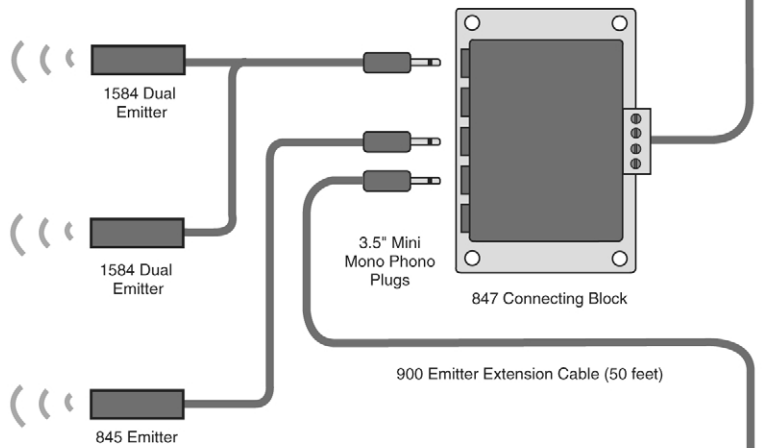

# Using IR Repeaters In Home Theaters

ON HOME THEATER  
ROOM  
FRONT WALL

ON HOME  
THEATER  
ROOM  
SIDE WALL

IN  
EQUIPMENT  
CLOSET

BY CEILING  
MOUNTED  
PROJECTOR