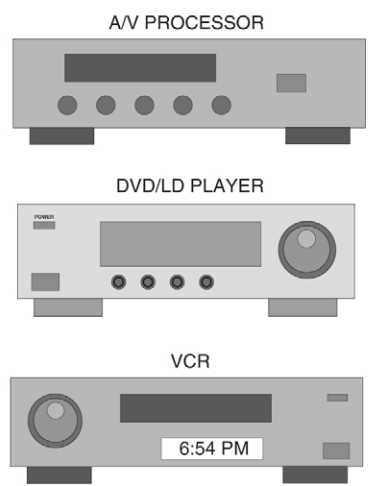

# Using IR Repeaters In Home Theaters

ON HOME THEATER  
ROOM  
FRONT WALL

ON HOME  
THEATER  
ROOM  
SIDE WALL

IN  
EQUIPMENT  
CLOSET

BY CEILING  
MOUNTED  
PROJECTOR